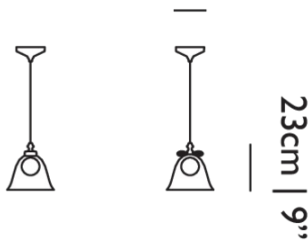

CABLE COLOUR

Transparent with tinned cores

CANOPY

Bell Lamp Gold Canopy Gold

Bell Lamp / Small

Dimensions

22cm | 8.6"**14cm | 5.5"**

Product

WIDTH 22cm | 8.7"**HEIGHT** 23cm | 9.1"**DEPTH** 22cm | 8.7"**DIAMETER** 22cm | 8.7"**WEIGHT NETTO** 2kg | 4.4lbs

Packaging

WIDTH 30cm | 11.8"**HEIGHT** 47cm | 18.5"**CUBAGE** 0.05m³ | 1.59ft³**LENGTH** 32cm | 12.6"**WEIGHT** 4kg | 8.8lbs